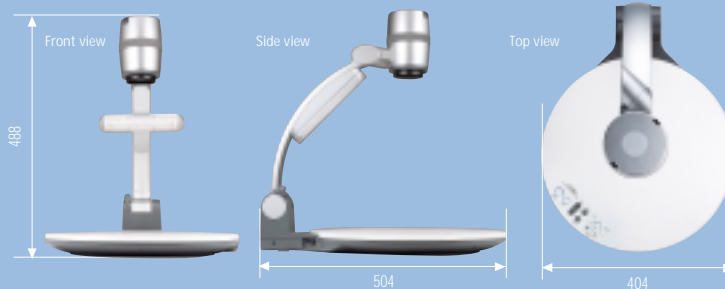

Samsung Digital Presenter **UF-80DX/ST**